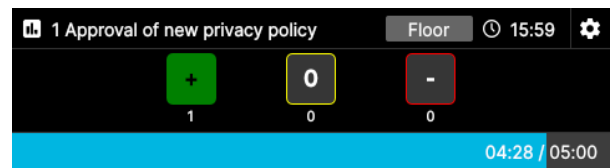

L-Vote

Confidea FLEX Voting License

Description

Confidea FLEX is Televic's all-in-one tabletop conference unit. To unlock the different functionalities, you need to activate the correct license. **L-Vote** is the license to activate electronic voting on the unit.

The content and the options available on the voting screen depend on the voting parameters configured in CoCon. When **voting timers** are active, the interface shows a dynamic progress bar displaying the remaining time to cast your vote. Participants can even see the voting results in real-time if the operator makes voting results visible for everyone in CoCon.