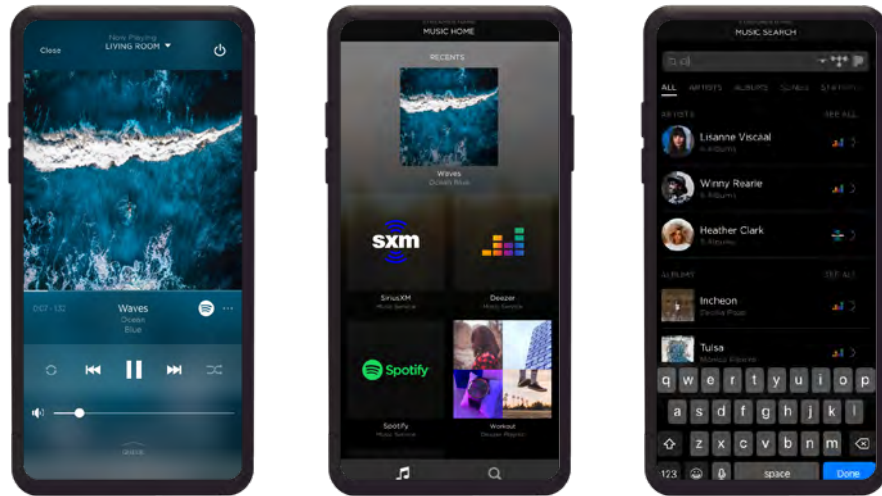

MUSIC SERVICES

The world of music is vast, and growing all the time. With Savant, you'll have a front-row seat to experience it all.

Use the Savant app to stream your favorite local or global radio stations with TuneIn, enjoy your favorite music streaming stations with Pandora and Sirius XM or take full control of your music experience with on-demand music services like Deezer. Our unique Spotify Connect integration even allows you to select your Savant System as an endpoint.

It's any song, any artist, delivered your way.

SAVANT
MUSIC

pandora

deezer

TIDAL

SiriusXM

TUNE IN

PLEX

* TIDAL and SiriusXM
available Summer 2021.

MUSIC YOUR WAY

Music is a personal experience. So why not personalize the way you access it? The Savant Pro App offers instant access to a vast world of music, with a thoughtful user interface and a customizable dashboard that allows every member of the family to suit their own tastes with quick-access to their favorite music. Effortless cross-service search capability and global playlist creation lets you mix and match tracks from different services, Savant provides a level of personalization that truly delivers music, your way.

WISA BRIDGE

Add the bridge to connect local sources, cable audio, or even a record player to the IP Audio network and play content from the Smart Audio soundbar and surround system from anywhere in the home..