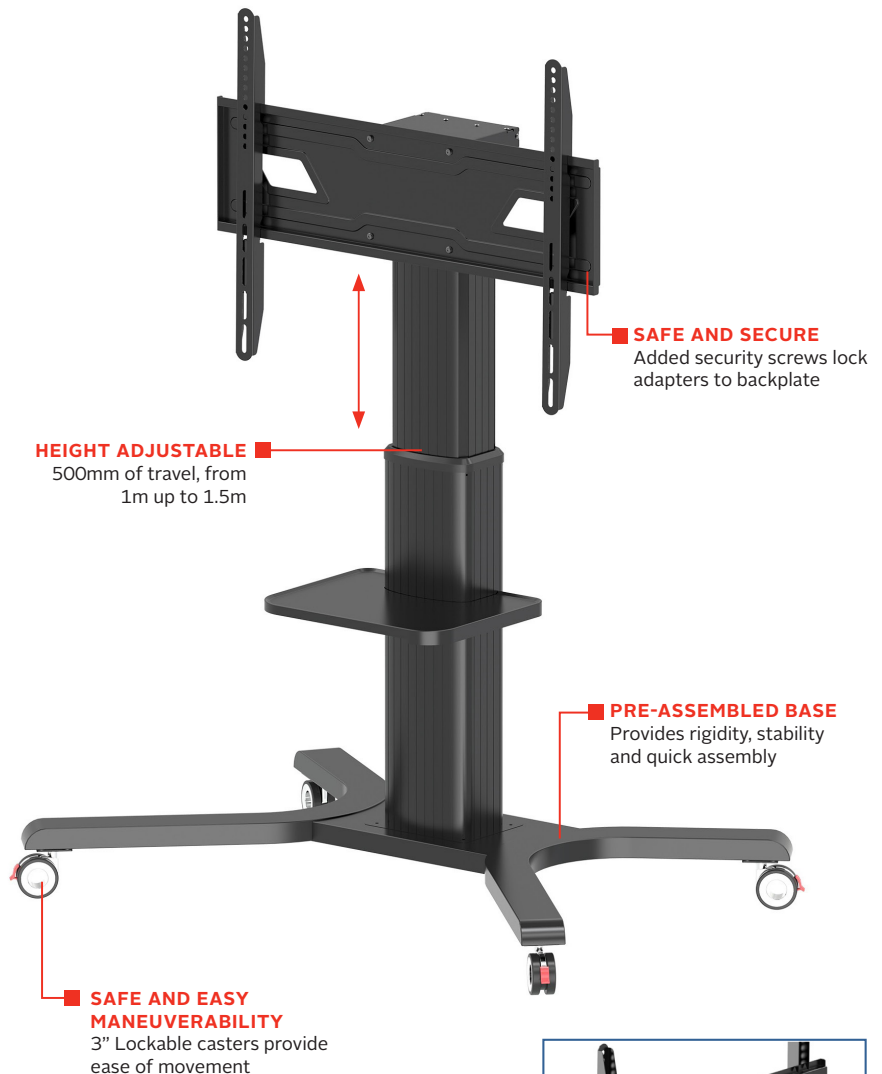

PR598-M

Mounting Pattern
100 x 100 up to
800 x 600mm

Max Load
130kg (286lb) display
4kg (8.8lb) media shelf

PARAMOUNT™ Flat Panel Motorised Trolley

FOR 50" TO 98" DISPLAYS

The PR598-M motorised trolley provides a sleek and stylish solution for 50" to 98" displays, featuring mobility, appealing aesthetics and height adjustment at the touch of a button. A pre-assembled base ensures quick assembly, while providing a rigid, but attractive structure that fits into any décor. The ability to program pre-set heights via the digital display, make this an easy, convenient and adaptable solution, ideal for boardrooms, training rooms, classrooms, auditoriums, exhibit halls and more.

- Centre of display adjusts by 500mm from 1m to 1.5m from the floor
- Digital display indicates the height of the centre of display and includes four preset settings that can be saved for future use
- Includes shelf for media equipment which can be installed front or rear of the trolley for convenience
- Includes pressure sensor making it an ideal solution for education where safety is paramount
- Textured black powder coat finish helps hide finger prints and dust
- Universal mount accommodates displays with mounting patterns up to 800 x 600mm

Easy to program height settings
via digital display

RoHS

| | |
|----------------|--|
| PR598-M | Flat Panel Motorised Trolley for 50" to 98" Displays |
|----------------|--|

Product Specifications

| | DIMENSIONS (W x H x D) | PRODUCT WEIGHT | LOAD CAPACITY | FINISH | AVAILABLE COLORS |
|----------------|--|----------------|--|-------------------------|------------------|
| PR598-M | 1246.9 x 1300-1800 x 852.6mm (49.09" x 51.18-70.86" x 33.56") | 52kg (114.4lb) | 130kg (286lb) display 4kg (8.8lb) media shelf | Textured Powder Coat | Black |