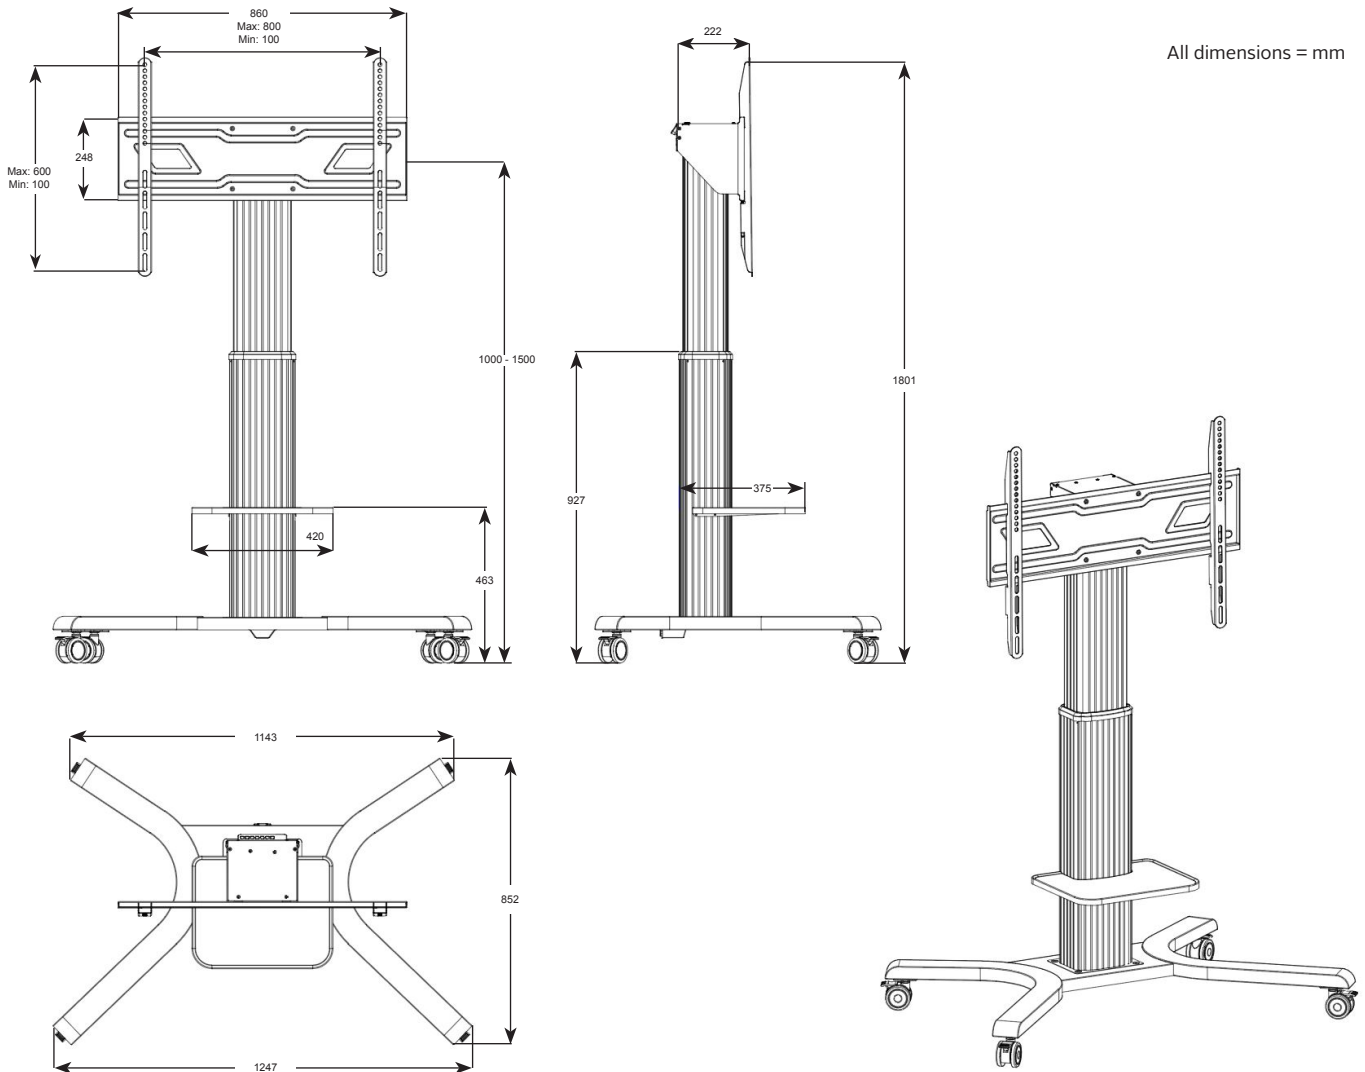

PR598-M	Flat Panel Motorised Trolley for 50" to 98" Displays

Product Specifications

	DIMENSIONS (W x H x D)	PRODUCT WEIGHT	LOAD CAPACITY	FINISH	AVAILABLE COLORS
PR598-M	1246.9 x 1300-1800 x 852.6mm (49.09" x 51.18-70.86" x 33.56")	52kg (114.4lb)	130kg (286lb) display 4kg (8.8lb) media shelf	Textured Powder Coat	Black

Package Specifications

	PACKAGE SIZE (W x H x D)	PACKAGE SHIP WEIGHT	PACKAGE UPC CODE	PACKAGE CONTENTS	UNITS IN PACKAGE
PR598-M	1300 x 310 x 920mm (51.18" x 12.20" x 36.22")	54kg (118.8lb)	735029344896	Assembled Base, Assembled column/actuator, Display adapter, Metal shelf, Locking casters, hardware & instructions	1

Architect Specifications

The Paramount™ Flat Panel Motorised Trolley shall be a Peerless-AV model PR598-M and shall be located where indicated on the plans. Assembly and installation shall be done according to instructions provided by the manufacturer.

Visit peerless-av.com to see the complete line of AV solutions from Peerless-AV, including outdoor displays, kiosks, digital audio, display mounts, projector mounts, carts/stands, and a full assortment of accessories.

Peerless-AV
2300 White Oak Circle
Aurora, IL 60502 USA
(800) 865-2112
(630) 375-5100
Fax: (800) 359-6500

Peerless-AV EMEA
Unit 3 Watford Interchange
Colonial Way, Watford
Herts, WD24 4WP
United Kingdom
+44 (0) 1923 200100
Fax: +44 (0) 1923 200101

Peerless-AV Latin America
Av. de las Industrias 413
Parque Industrial Escobedo
General Escobedo, N.L.,
México, 66062
+52 (81) 8384-8300
Fax: +52 (81) 8384-8360