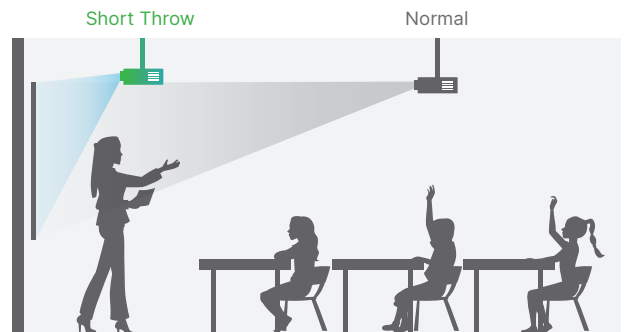

Large Image

DX335ST / DW355ST / DH385ST with its short throw design can project up to a 100-inch large and clear image from a short distance to save the space.