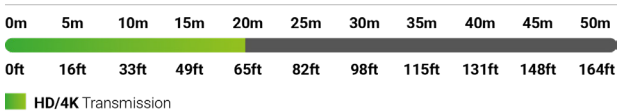

CAB-HAOC-20

Optical HDMI Cable Performance Guide

Wiring and Connections

! IMPORTANT! Installation Requirements

The WyreStorm Active Optical cables are designed to transmit HDMI signals from the source to a display.

- Follow the labeling and the diagrams for connection to ensure proper operation.
- Due to the core of the HAOC being fiber optic the cable cannot have a bend radius greater than 2cm/0.78in. Keep this in mind when routing cables around objects and inside of walls.
- The cables have a max pull tension of 15kg/33lbs. Keep this in mind when routing the cable within cabinets or walls to avoid damaging the cable.