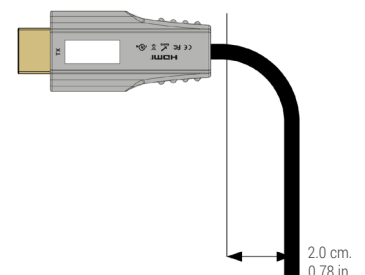

Cable Distances

CAB-HAOC-10

Optical HDMI Cable Performance Guide

CAB-HAOC-15

Optical HDMI Cable Performance Guide

CAB-HAOC-20

Optical HDMI Cable Performance Guide

Wiring and Connections

! IMPORTANT! Installation Requirements

The WyreStorm Active Optical cables are designed to transmit HDMI signals from the source to a display.

- Follow the labeling and the diagrams for connection to ensure proper operation.
- Due to the core of the HAOC being fiber optic the cable cannot have a bend radius greater than 2cm/0.78in. Keep this in mind when routing cables around objects and inside of walls.
- The cables have a max pull tension of 15kg/33lbs. Keep this in mind when routing the cable within cabinets or walls to avoid damaging the cable.