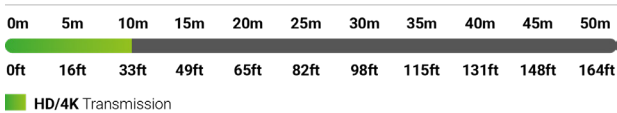

Cable Distances

CAB-HAOC-10

Optical HDMI Cable Performance Guide