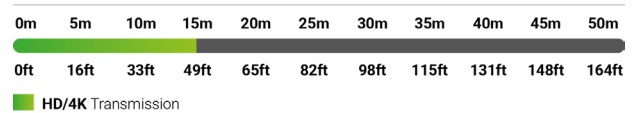

CAB-HAOC-15

Optical HDMI Cable Performance Guide