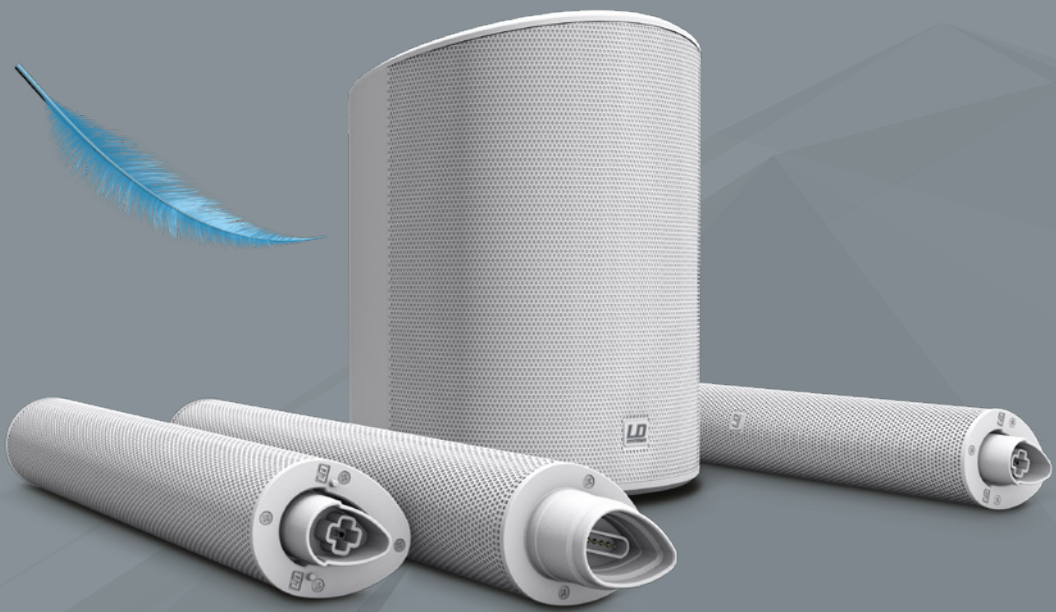

PLUG, PLAY AND CHARGE
VIA INTEGRATED
SMART CHARGING ELECTRONICS

UNLIMITED BATTERY POWER

Recharge battery packs with the optional charging dock while your MAUI® 5 GO keeps performing - no need for the subwoofer's built-in charger.

GO LIGHTWEIGHT

ULTRA-PORTABLE DESIGN

WEIGHING UNDER 13 KG / 29 LBS

We've chosen high-impact ABS for the system's shell to provide durability and light weight - after all, we've designed the MAUI® 5 GO to be out and about! And the 4-piece construction is as easily assembled as it is to carry around.