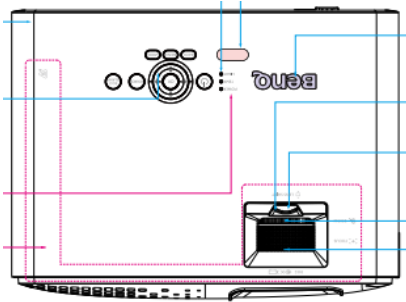

Dimension & Installation

304.2 x 232.5 x112.4mm (include Adj foot)
3.0 Kg +/- 100g