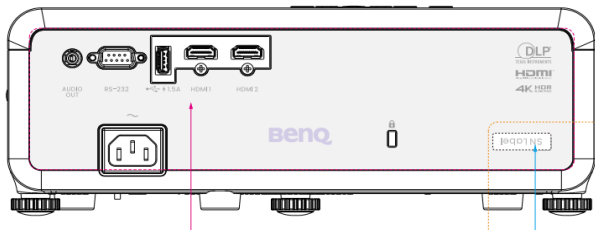

Power Consumption	275 W (Max); < 0.5 W (Standby)
Standby Power Consumption	< 0.5W
Power Supply	AC 100 to 240 V, 50/60 Hz

Dimension and Weight

Product Dimensions (WxHxD)	304.2 x 232.5 x 112.4mm (include Adj foot)
Product Weight	3.0 Kg +/- 100g

Connectivity

	Quantity
1 HDMI(HDCP2.2)	2
2 USB Type A (1A power supply)	1
3 RS232	1
4 Audio Out	1

Dimension & Installation

304.2 x 232.5 x112.4mm (include Adj foot)
3.0 Kg +/- 100g