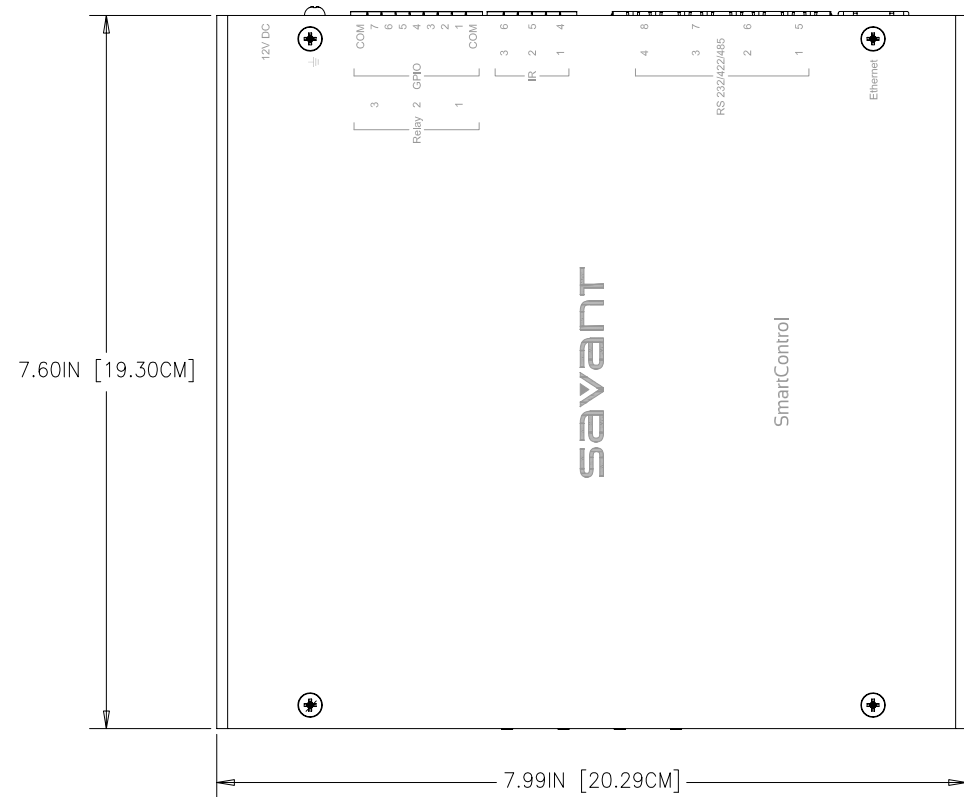

REVISIONS				
CREATOR	REV	ECO#	DATE	DESCRIPTION
K.LACEY	00	ECO 05253	11/12	

TOP

FRONT

SIDE

SSC-0025 BACK

SSC-P025 BACK

SAVANT SYSTEMS LLC. PROPRIETARY & CONFIDENTIAL		savant		45 PERSEVERANCE WAY HAYNNIS, MA 02601	
TITLE		OUTLINE DRAWING			
SSC-0025/SSC-P025					
SIZE	UNITS	DWG NO.	REV.		
D	INCHES/CM	086-0214-00	00		
SCALE: 1:1		SHEET 1 of 1			