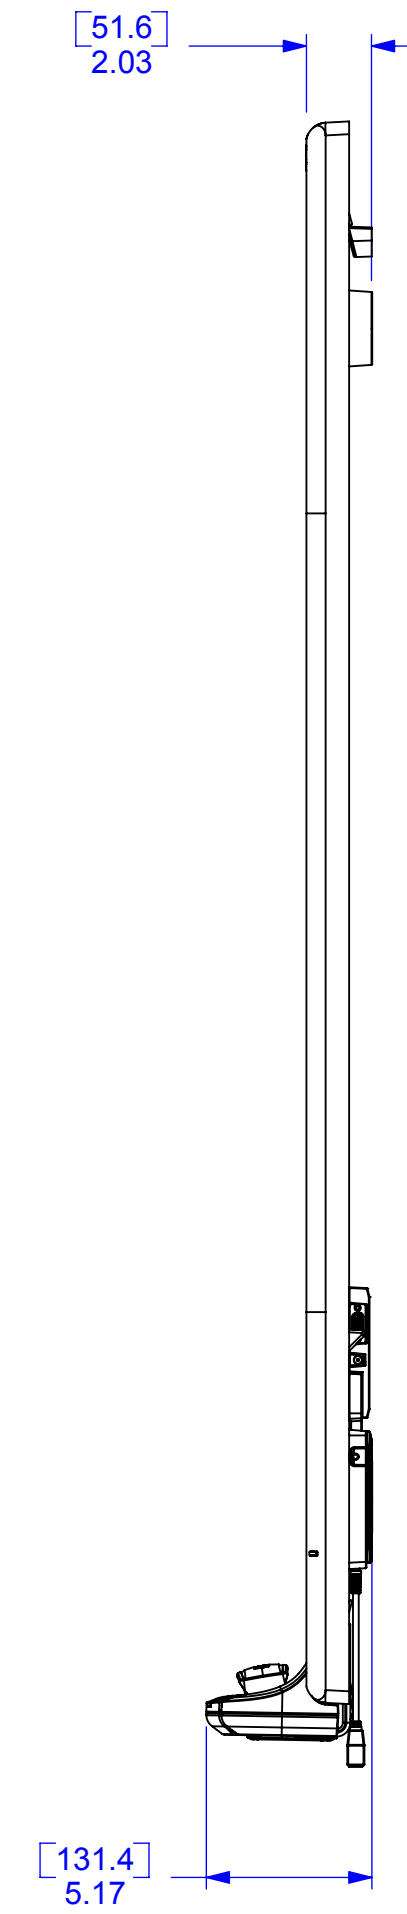

# SMART Board™ 685 Interactive Whiteboard

Front View

Side View

Back View

Top View

These drawings are for outline and installation purposes only.  
 All dimensions given in inches [millimeters].  
 Dimensions are subject to change without notice.  
 All dimensions +/- 1/8" [3 mm].  
**NOTE: DO NOT SCALE.**