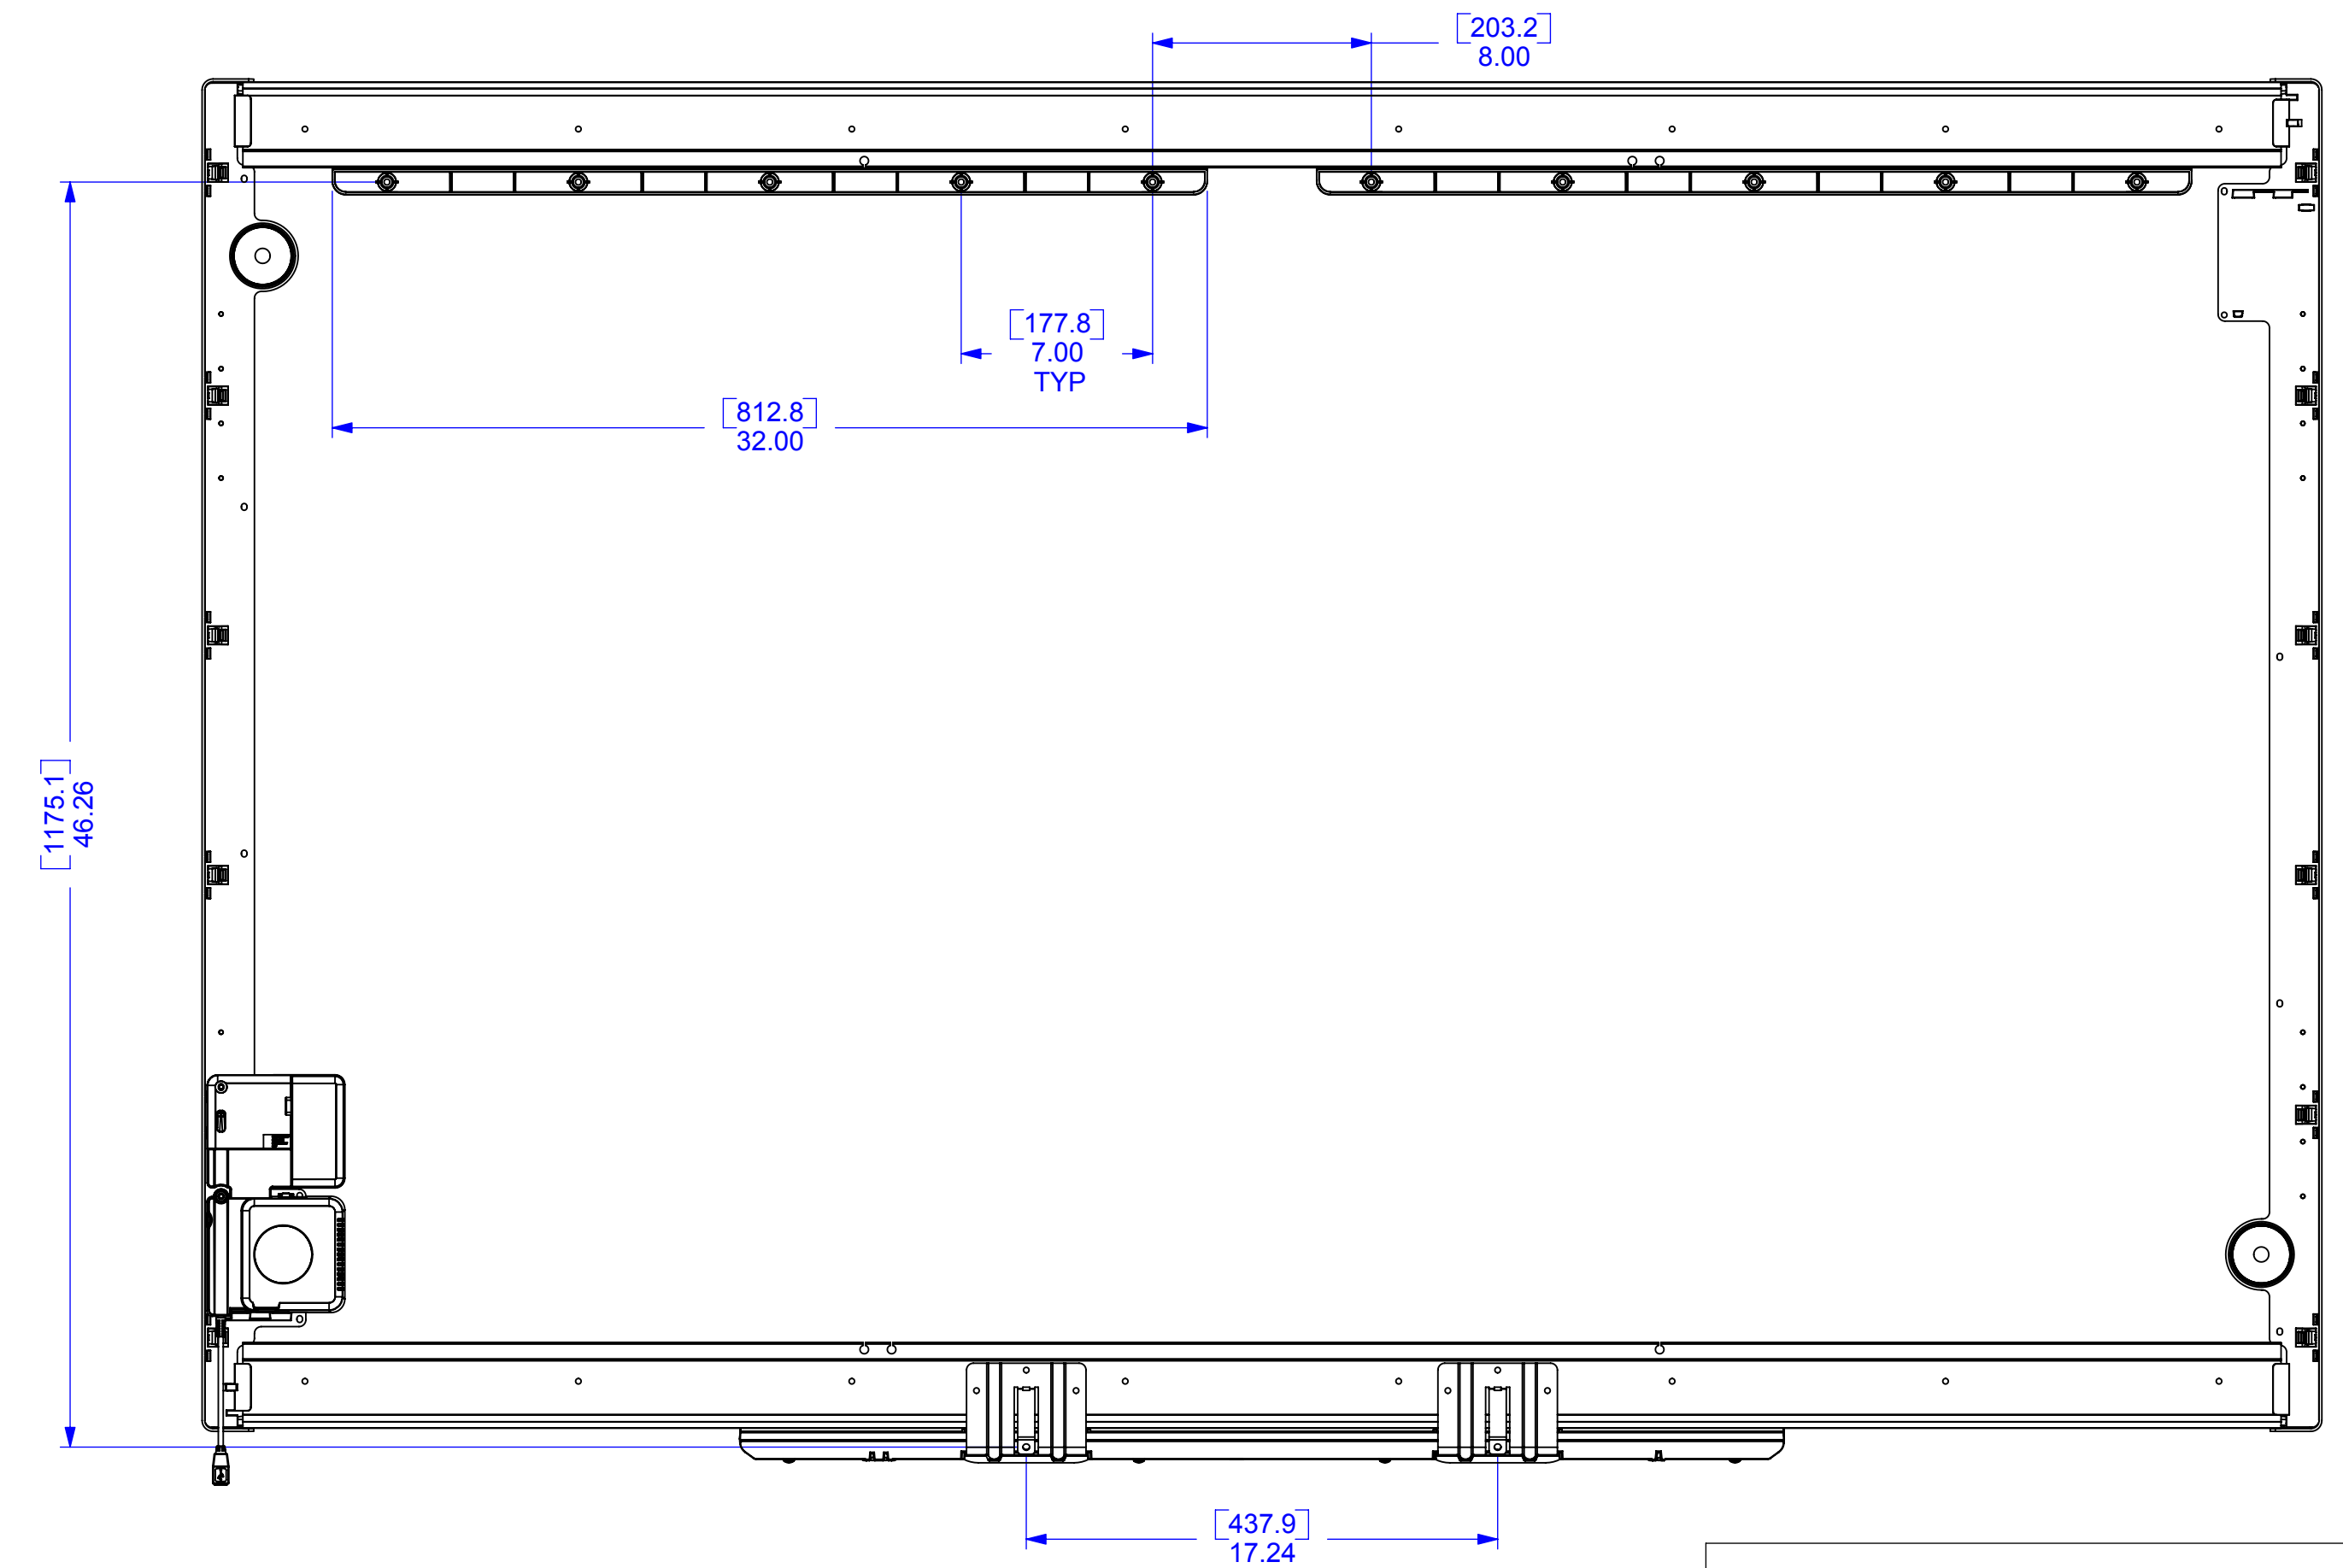

# SMART Board™ 685 Interactive Whiteboard

Front View

Side View

Back View

Top View

These drawings are for outline and installation purposes only.  
 All dimensions given in inches [millimeters].  
 Dimensions are subject to change without notice.  
 All dimensions +/- 1/8" [3 mm].  
**NOTE: DO NOT SCALE.**