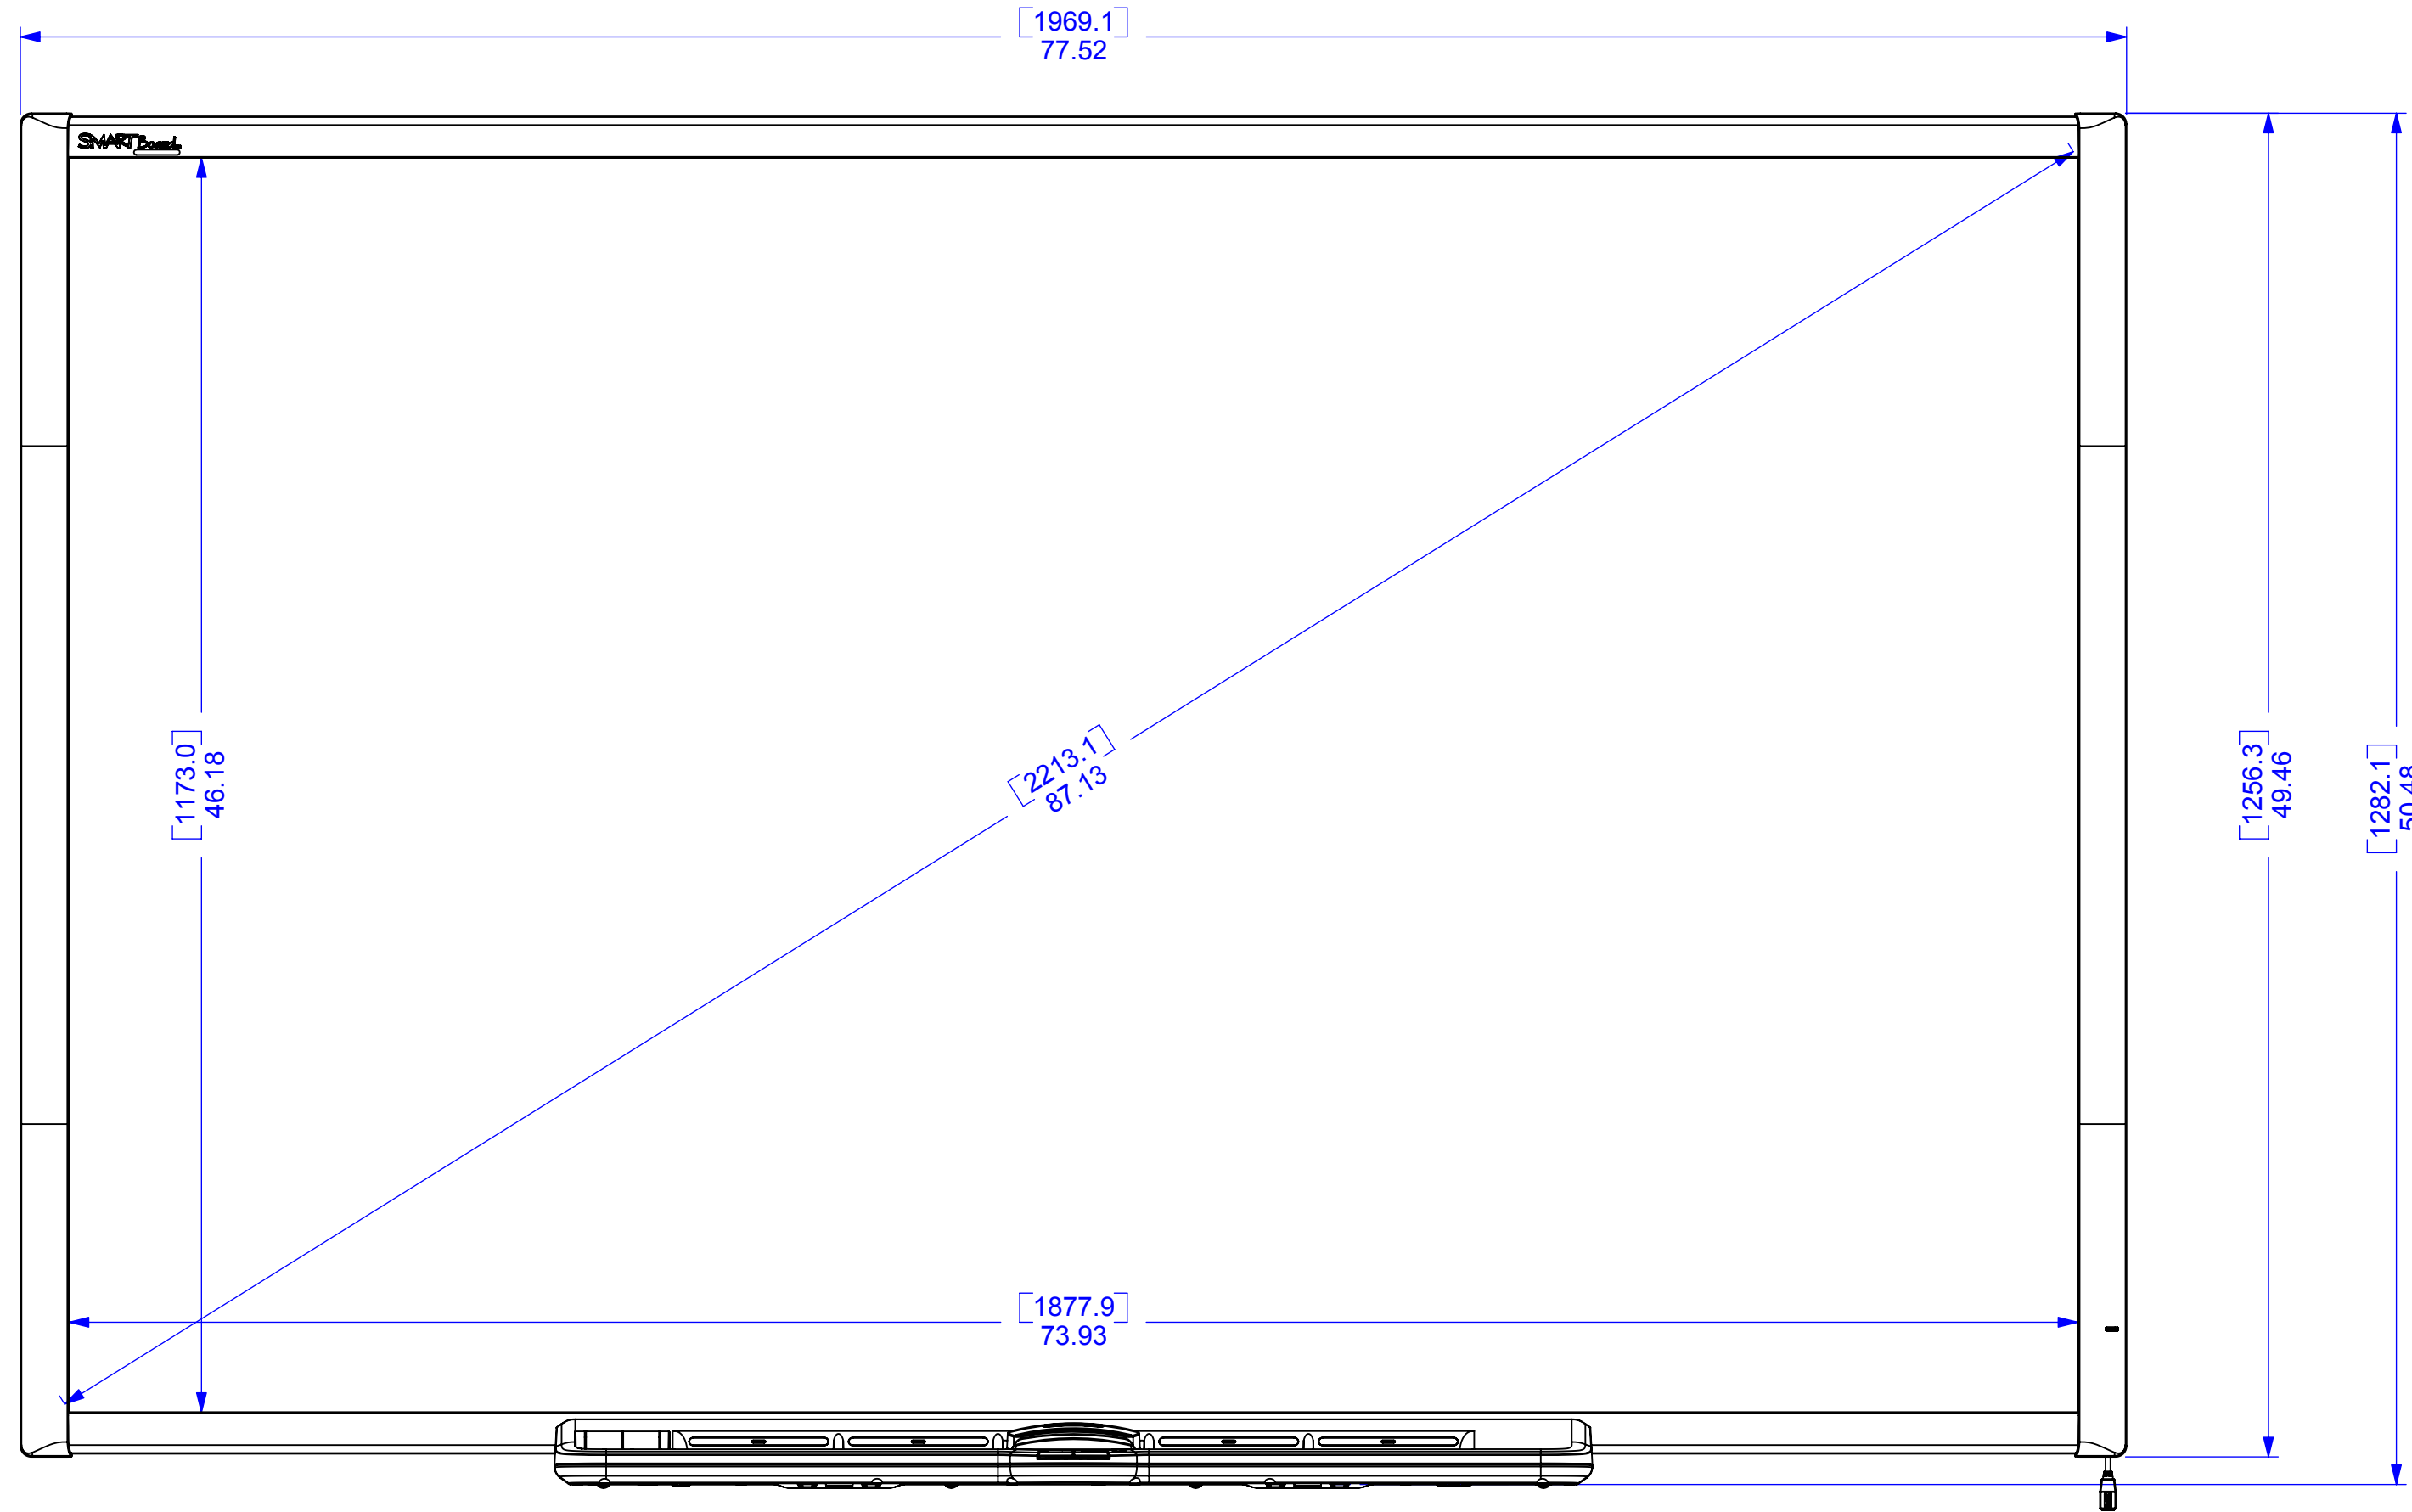

# SMART Board™ 685 Interactive Whiteboard

Front View

Side View

Back View

Top View

These drawings are for outline and installation purposes only.  
 All dimensions given in inches [millimeters].  
 Dimensions are subject to change without notice.  
 All dimensions +/- 1/8" [3 mm].  
**NOTE: DO NOT SCALE.**